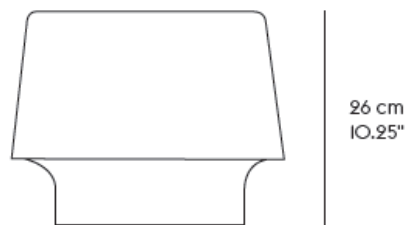

COSY Table Lamp

Place it on a table, desk, shelf or even the floor; the Cosy Table Lamp provides a glowing, reflecting light with the bulb being centred inside thick mouth blown glass. With its curvaceous and minimal shape, the Cosy Table Lamp adds ambience to any space. Available in white and grey..

- Brand:* **MUUTO**
Item type: Table Lamp
Item code: 01031
Designer: Harri Koshkinen
Color: White
Wattage: Max 60 watts/No bulb included, and only dimmable bulb can be used
Bulb Type: E27
Dimension: 34.8ø x 26cm

26 cm
10.25"

34,8 cm
13.75"

Click the link for more options and finishes:

<https://muuto.com/cosy-in-white-table-lamp>