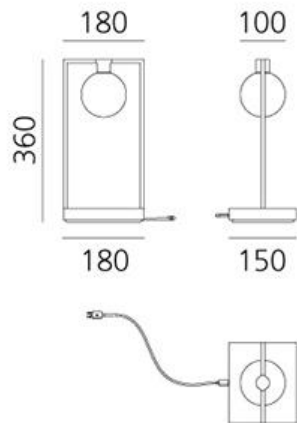

### **Curiosity 36**

Curiosity is the new portable lamp that through its shape reveals its vocation for exposition but at the same time for relations. It showcases the spaces where people are or the objects that it can hold inside of it. Neutral and essential in its graceful structure, it becomes functional

<i>Brand:</i>	<b>ARTEMIDE</b> , MADE IN ITALY
<i>Item type:</i>	Table Lamp
<i>Item Code:</i>	0174010A
<i>Designer:</i>	Davide Opizzi
<i>Color:</i>	Black brown
<i>Light Source:</i>	1 x LED ,1.7W x 360LM and 3000K (Dimmable)
<i>Dimension:</i>	L 18 x W 15 x H 36cm