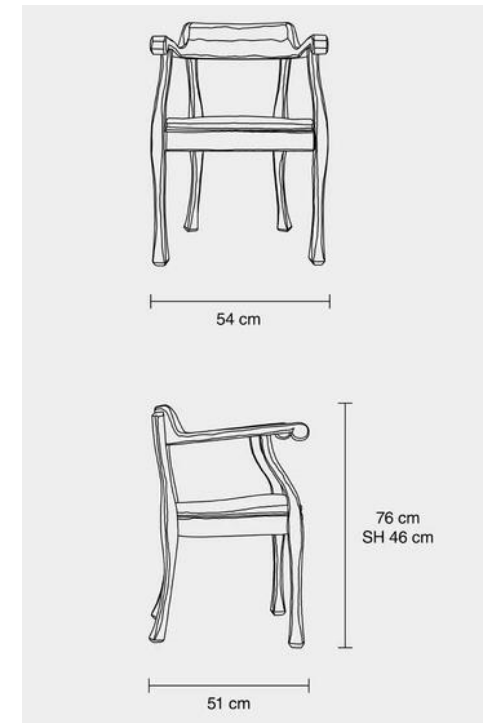

RAW Armchair

Raw is a functional rework of a recognisable traditional chair, based on rough and intuitive interpretations of iconic everyday objects. Raw product family is hand carved from solid pinewood, which makes each piece unique, the surface is made from a band saw and then painted to get an individual finish on each furniture.

Brand: **MUUTO**
Item type: Armchair
Item code: 05093
Designer: Jens Fager
Color: Grey
Dimension: 54 x 51 x 76 cm

Click the link for more options and finishes:

<http://jensfager.se/product/raw-chair/>