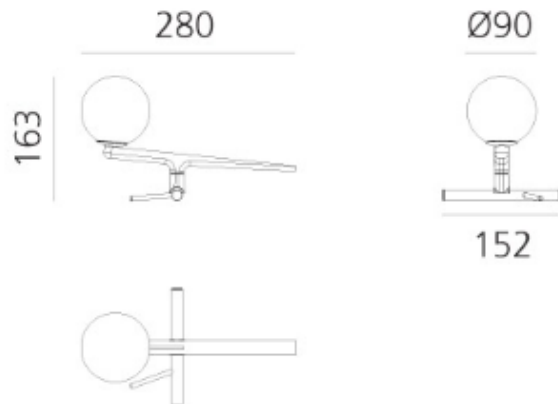

| | |
|----------------------|---|
| <i>Brand:</i> | ARTEMIDE , MADE IN ITALY |
| <i>Item type:</i> | Table Lamp |
| <i>Item Code:</i> | 1101010A |
| <i>Designer:</i> | Neri & Hu |
| <i>Color:</i> | Brushed brass, white, black |
| <i>Light Source:</i> | 1 X LED , 6,7W 757LM,3000K |
| <i>Dimension:</i> | L 28cm x W 15.2cm x H 16.3cm diameter 9cm |