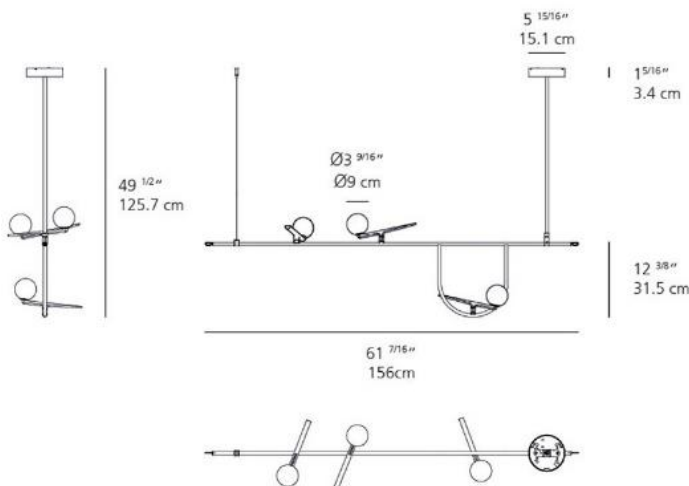

Brand: ARTEMIDE, MADE IN ITALY
Item type: Suspension Lamp
Item Code: 1104010A
Designer: Neri & Hu
Color: Brushed brass, white, black ,
Light Source: 3 X LED , 7.8W 841LM,3000K
Dimension: L 156CM x W 31cm x Base Diameter 15.2cm
 Max height 104cm