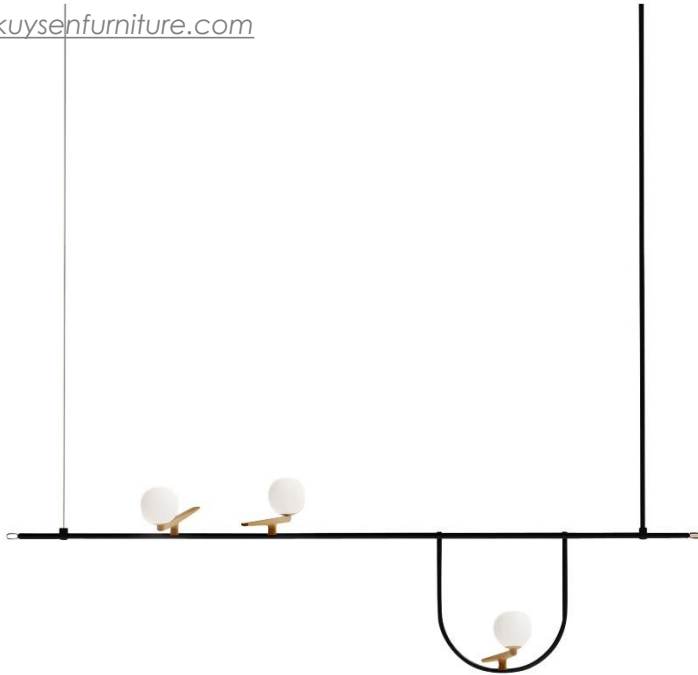

www.kuysenfurniture.com

Yanzi Suspension Lamp

The activity of Neri & Hu is founded on constant research and the desire to work on the dynamic interaction of experience, detail, material, shape, and light, rather than adapt to stereotyped formulas. In a blend of tradition and innovation, Yanzi is a lightweight composition of graphic signs.

Brand: ARTEMIDE, MADE IN ITALY
Item type: Suspension Lamp
Item Code: 1104010A
Designer: Neri & Hu
Color: Brushed brass, white, black ,
Light Source: 3 X LED , 7.8W 841LM,3000K
Dimension: L 156CM x W 31cm x Base Diameter 15.2cm
 Max height 104cm