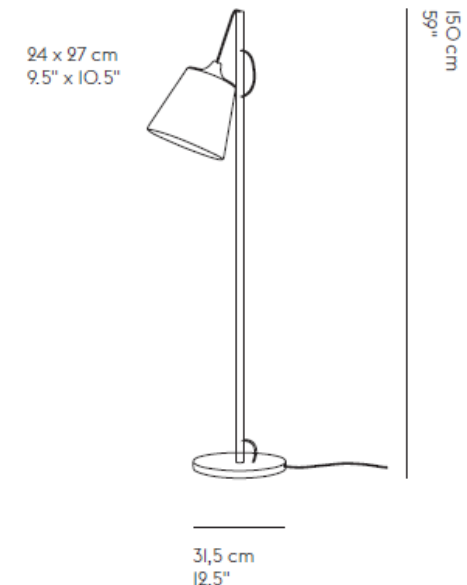

Pull

Taking cues from Scandinavian design with playful approach, the Pull Floor Lamp's adjustable shade allows you to change the amount of light coming through. The slim yet sturdy oak wood body and simple white shade are complementing additions to your home or professional space. Natural oak wood with white covered plast composite. Wood parts are handmade by manual lathe and wood carving machines. Shade is hand crafted and handle carefully through every step.

Brand: **MUUTO**
Item type: Floor Lamp
Item code: 12041
Designer: Whatswhat
Dimension: 27ø x 150 cm

Click the link for more options and finishes:

<https://muuto.com/pull>