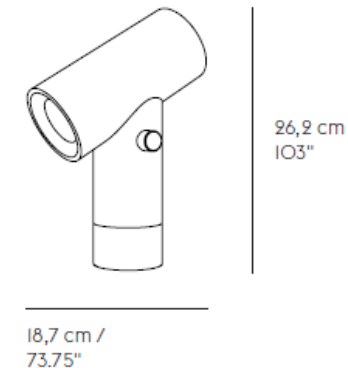

BEAM lamp

TOM CHUNG ON THE DESIGN "The idea for the Beam Lamp came while renovating my childhood home. I had made a shelf to use as divider between the hallway and living room and needed a lamp that could at once throw light out into the living room and down the hallway. The Beam Lamp mimics a single ray of light that travels through a round tube with its dimmer allowing the user to change the volume of light omitted from both ends of the cylinder shape. Tweak the design to your personal needs through its rotating base and sleek body of anodized aluminum, whether it be as direct lighting or for an ambient glow. **Material:** Body in anodized aluminum for a matte feel and vibrant look. Cord in PVC. It has build-in energy efficient LED bulb with a Lumen Maintenance (Lifetime) of L90 B10 35.000 hours.

Brand: **MUUTO**
Item type: Lamp
Item code: 12124
Designer: Tom Chung
Color: Aluminum
Dimension: 18.7 x 26.2cm

Click the link for more options and finishes:
<https://muuto.com/beam-lamp>