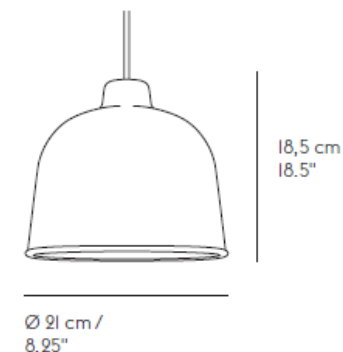

Grain

The traditional pendant silhouette receives a poetic reinterpretation with the Grain Lamp. Simple and elegant, the lamp has small grains of fiber in its surface, creating a subtle texture and change in the diffusion of light. The pendant includes an LED lightbulb that lasts for up to 10,000 hours and provides a warm, natural glow. Lamp Shade in mixture of bamboo fibers and polypropylene. Rubber cord. The lamp's shade is made under high pressure casting. Shade and electrical components are hereafter assembled by hand.

Brand: **MUUTO**
Item type: Pendant Lamp
Item code: 12232
Designer: Jens Fager
Color: Grey
Dimension: 21ø x 18.5cm

Click the link for more options and finishes:
<https://muuto.com/grain>