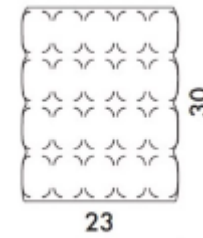

Matelasse'

A tank-container round shape, colorful and fun, ideal for any room in the house. The peculiarity of this vessel, dall'allure original and special, is the material shape, which resembles a textured fabric, characterized by sinuous, due to the different thicknesses of the surface.

<i>Brand:</i>	KARTELL
<i>Item type:</i>	Vase
<i>Item code:</i>	1225/E6
<i>Designer:</i>	Patricia Urquiola
<i>Color:</i>	Glossy Black
<i>Dimension:</i>	

Click the link for more options and finishes:

<https://www.kartell.com/us/en/ktus/shop/product/matelasse/kar01225e6>