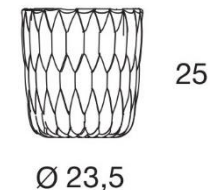

### Jelly

Jellies, a design for Kartell, is a collection of vases and table centre plates. It represents a continuous search for new tactile and aesthetic effects once again demonstrates technological know-how in experimenting with the texturisation of surfaces. The special feature of this series lies in the conformation of the surface material, which enhances the core that looks like jelly, evocative of the forms used in pastrymaking and of the solidity of the plastic of which it is made.

*Brand:* **KARTELL**  
*Item type:* Vase  
*Item code:* 1227/B4  
*Designer:* Patricia Urquiola  
*Color:* Crystal  
*Dimension:*

*Click the link for more options and finishes:*

<https://www.kartell.com/gr/en/ktgr/shop/product/jelly/kar01227e4>