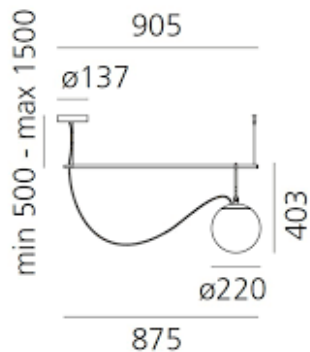

<i>Brand:</i>	<b>ARTEMIDE</b> , MADE IN ITALY
<i>Item type:</i>	Suspended Lamp
<i>Item Code:</i>	1275010A
<i>Designer:</i>	Neri & Hu
<i>Color:</i>	White deffuser,Brushed brass frame
<i>Light Source:</i>	1LED 13.5W, 220-240V, 1142LM and 3000K
<i>Suggested Bulb:</i>	E27 ( Source Bulb not included)
<i>Dimension:</i>	L-90.5cm x H- 40.3cm x D-22cm Max Drop 190cm