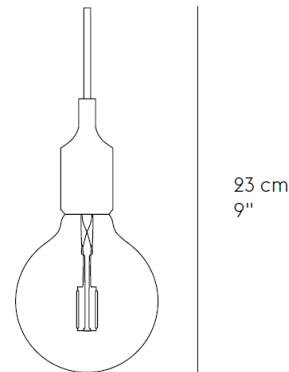

E27

Industrial design meets Scandinavian simplicity with the E27 Pendant Lamp. The naked LED bulb and sleek socket create a subtle yet distinctive light that can be used on its own or in a cluster, perfect for the home, a restaurant or any professional setting. E27 is pressed in vulcanised silicone rubber under high temperature. The cord is extruded. Inside plastic socket and PVC cord is assembled by hand.

Brand: **MUUTO**
Item type: Pendant Lamp
Item code: 13351
Designer: Matias Stahlbom
Colors: Terracotta
Dimension: 12.5ø x 23cm

23 cm
9"

12,5 cm
5"

Click the link for more options and finishes:
<https://muuto.com/e27-pendant-lamp>