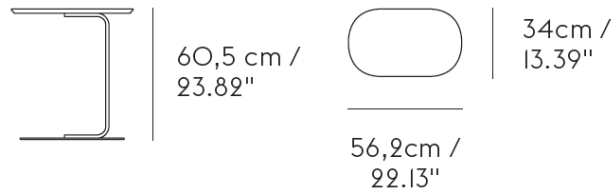

Relate

BIG-GAME ON THE DESIGN "We were seeking to design a simple, comfortable and easy-to-use side table that would make a natural complement to any lounge, work or home setting. With two soft gentle shapes connected by a bent metal bar, the Relate Side Table makes a subtle yet bold statement, serving a functional purpose while adding a touch of modern design to any space."

MATERIAL Black, Off-White and Blue-Grey in linoleum finish on MDF or high pressure laminate oak veneer on MDF. Frame in powder coated steel.

- Brand:* **MUUTO**
Item type: Side Table
Item code: 13902
Designer: Big-Game
Color: Black
Dimension: 56.2 x 34 x 60.5 cm