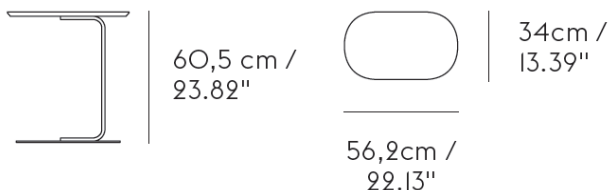

### **Relate**

**BIG-GAME ON THE DESIGN** "We were seeking to design a simple, comfortable and easy-to-use side table that would make a natural complement to any lounge, work or home setting. With two soft gentle shapes connected by a bent metal bar, the Relate Side Table makes a subtle yet bold statement, serving a functional purpose while adding a touch of modern design to any space."

**MATERIAL** Black, Off-White and Blue-Grey in linoleum finish on MDF or high pressure laminate oak veneer on MDF. Frame in powder coated steel.

*Brand:* **MUUTO**  
*Item type:* Side Table  
*Item code:* 13903  
*Designer:* Big-Game  
*Color:* Blue Grey  
*Dimension:* 56.2 x 34 x 60.5 cm