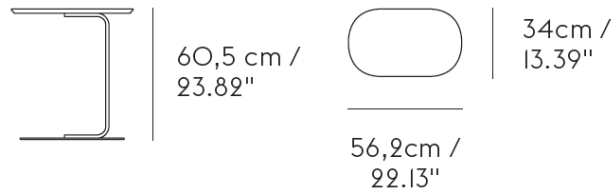

Relate

BIG-GAME ON THE DESIGN "We were seeking to design a simple, comfortable and easy-to-use side table that would make a natural complement to any lounge, work or home setting. With two soft gentle shapes connected by a bent metal bar, the Relate Side Table makes a subtle yet bold statement, serving a functional purpose while adding a touch of modern design to any space."

MATERIAL Black, Off-White and Blue-Grey in linoleum finish on MDF or high pressure laminate oak veneer on MDF. Frame in powder coated steel.

Brand: **MUUTO**
Item type: Side Table
Item code: 13905
Designer: Big-Game
Color: Oak/Off white
Dimension: 56.2 x 34 x 60.5 cm