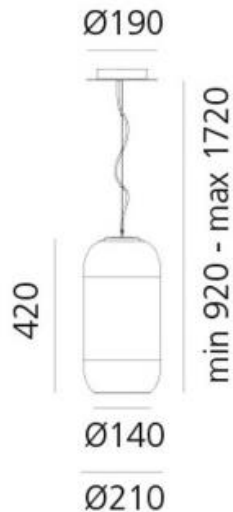

www.kuysenfurniture.com

Gople Lamp

The basic form of the Gople Lamp enhances the beauty of glass, hand-processed according to an ancient Venetian technique that gradually turns white glass into crystal both upon blowing, thus making each piece unique. More innovative finishes are added, including silver or copper vacuum metallization.

<i>Brand:</i>	ARTEMIDE, MADE IN ITALY
<i>Item type:</i>	Mini Suspension Lamp
<i>Item Code:</i>	1405060A
<i>Designer:</i>	BIG - Bjarke Ingels Group
<i>Color:</i>	Bronze , Material: Blown Glass Aluminum
<i>Light Source:</i>	1LED 20W 3000K Bulb Not Included E27
<i>Dimension:</i>	H 42cm x Diameter21cm x Base Diameter 19cm Max Height from ceiling 172cm

Click the link for more options and finishes:

<https://www.artemide.com/en/subfamily/4746319/gople>