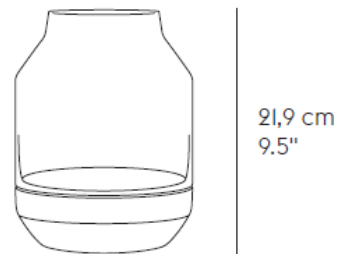

ELEVATED Vase

Representing the interplay of light and heavy, the Elevated Vase is a study of Scandinavian contrasts. The bottom is made of ash wood while the body is translucent mouth-blown glass. The vase works grand both on its own as when decorated with flowers. Available in a range of colors, the vase is a sculptural addition to any room.

Brand: **Muuto, Made in Denmark**

Item type: Elevated Vase

Item Code: 14151

Designer: Thomas Bentzen

Color: Grey

Dimension: 17dia x 22H

16,7 cm
6.5"

21,9 cm
9.5"