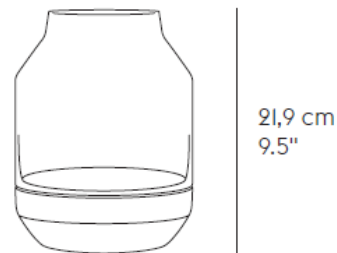

### **ELEVATED Vase**

Representing the interplay of light and heavy, the Elevated Vase is a study of Scandinavian contrasts. The bottom is made of ash wood while the body is translucent mouth-blown glass. The vase works grand both on its own as when decorated with flowers. Available in a range of colors, the vase is a sculptural addition to any room.

*Brand:* **Muuto, Made in Denmark**

*Item type:* Elevated Vase

*Item Code:* 14152

*Designer:* Thomas Bentzen

*Color:* Rose

*Dimension:* 21.9dia x 16.7cm

16,7 cm  
6,5"

Click the link for more options and finishes:  
<https://muuto.com/elevated-vase>