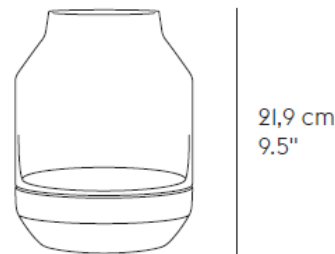

ELEVATED Vase

Representing the interplay of light and heavy, the Elevated Vase is a study of Scandinavian contrasts. The bottom is made of ash wood while the body is translucent mouth-blown glass. The vase works grand both on its own as when decorated with flowers. Available in a range of colors, the vase is a sculptural addition to any room.

Brand: **Muuto, Made in Denmark**

Item type: Elevated Vase

Item Code: 14153

Designer: Thomas Bentzen

Color: Rose

Dimension: 21.9dia x 16.7cm

16,7 cm
6,5"

Click the link for more options and finishes: