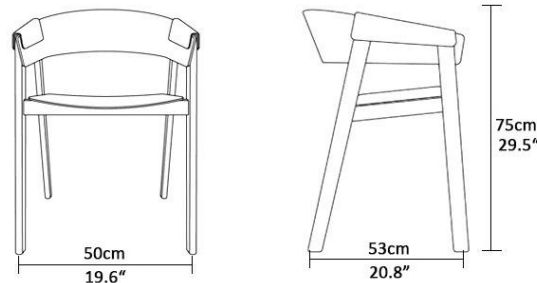

Brand: **MUUTO**

Item type: Armchair

Item code: 15160

Designer: Thomas Bentzen

Color: Oak

Dimension: 56.5 x 46 x 76 cm

Click the link for more options and finishes:

<https://muuto.com/cover>