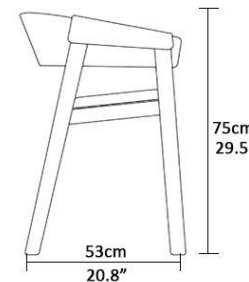

Cover Chair

Hinting towards archetypical designs and Scandinavian traditions, the Cover Chair is a sophisticated take on a timeless form. With a sturdy beech wood frame and ingenious curved backrest that stretches into armrests, Cover is appealing on its own as a statement chair or as a set in a professional or private setting. The Cover Chair is made from all wood (PU lacquered oak) and no metal. The wood is folded over the chairs legs and back rest. This technical innovation of the wood layering locks the chair together. Upholstered versions with textiles from Kvadrat or silk leather.

<i>Brand:</i>	MUUTO
<i>Item type:</i>	Armchair
<i>Item code:</i>	15162
<i>Designer:</i>	Thomas Bentzen
<i>Color:</i>	Grey
<i>Dimension:</i>	56.5 x 46 x 76 cm

Click the link for more options and finishes: