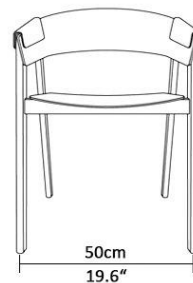

Cover Chair

Hinting towards archetypical designs and Scandinavian traditions, the Cover Chair is a sophisticated take on a timeless form. With a sturdy beech wood frame and ingenious curved backrest that stretches into armrests, Cover is appealing on its own as a statement chair or as a set in a professional or private setting. The Cover Chair is made from all wood (PU lacquered oak) and no metal. The wood is folded over the chairs legs and back rest. This technical innovation of the wood layering locks the chair together. Upholstered versions with textiles from Kvadrat or silk leather.

<i>Brand:</i>	MUUTO
<i>Item type:</i>	Armchair
<i>Item code:</i>	15162
<i>Designer:</i>	Thomas Bentzen
<i>Color:</i>	Grey
<i>Dimension:</i>	56.5 x 46 x 76 cm

Click the link for more options and finishes: