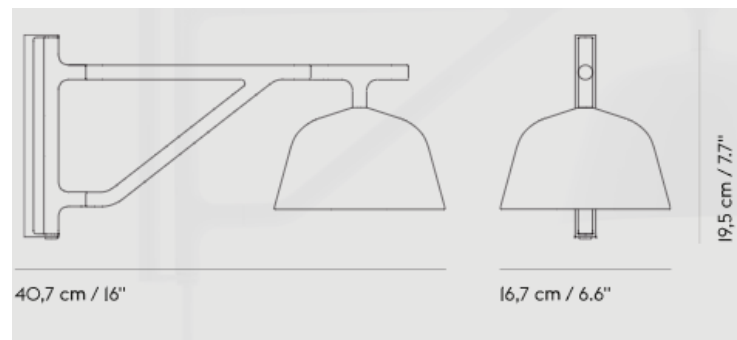

Ambit Wall Lamp

Embodying the Scandinavian design values, the Ambit pendant lamp is as timeless as it is contemporary. Made of hand-spun aluminum that has been hand-painted, the Ambit has a white interior to heighten contrasts with the outside of the shade and enhance the light. It is available in two sizes, five colors and integrates seamlessly into any room of a home, office or commercial space. Aluminum lamp shade and rubber cord. Made from old braizer traditions, the lamp shade is press spun by hand. Hereafter, the lamp shade is polished and painted by hand.

- Brand:* **MUUTO**
Item type: Wall Lamp
Item code: 15311
Designer: TAF Architects
Color: Black
Dimension: 40.7 x 16.7 x 19.5cm

Click the link for more options and finishes:

<https://muuto.com/ambit-wall-lamp>