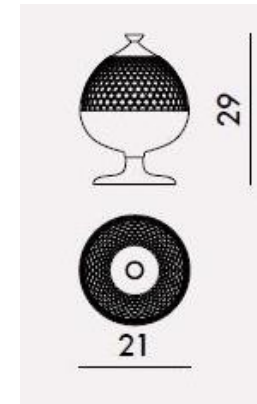

Pumo

Pumo is a brand-new multi-purpose container that recalls the shapes of the traditional Apulian object of good omen, now revised for Kartell with a multi-faceted lid, also ideal as a centrepiece

Brand: **KARTELL**
Item type: Centrepiece
Item code: 1551/NF
Designer: Fabio Novembre
Color: White/Fume
Dimension: