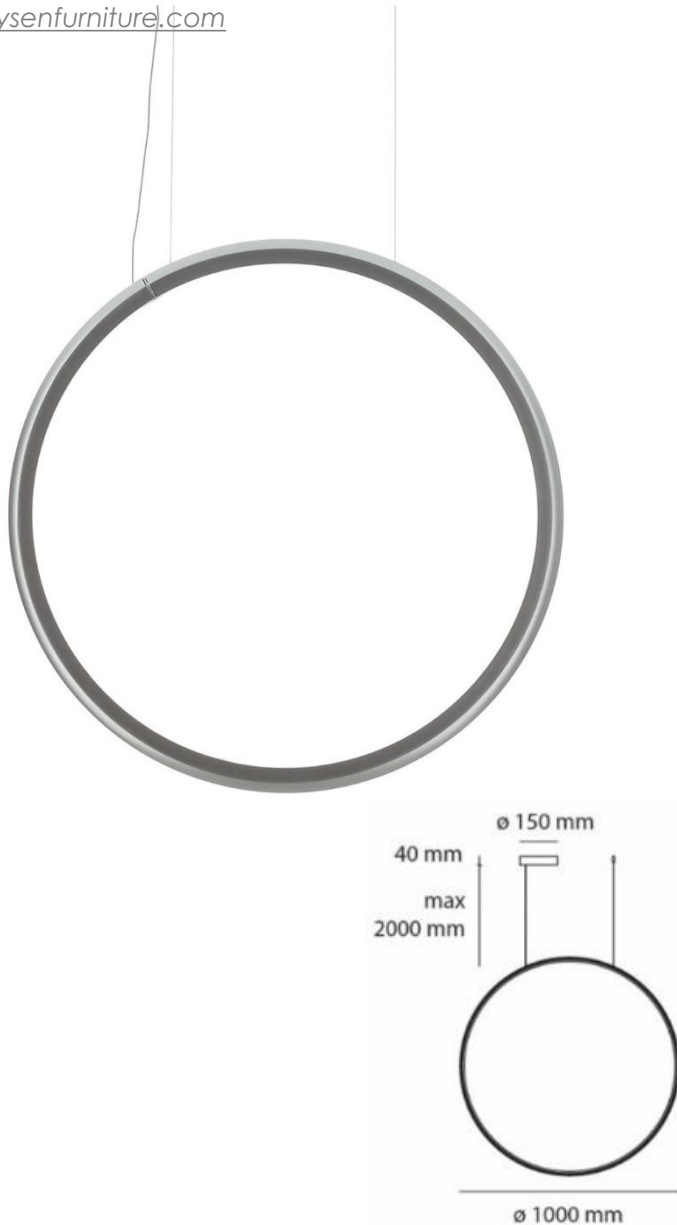

www.kuysenfurniture.com

Discovery Suspension Vertical

Discovery is an unobtrusive, utterly absent and immaterial element. Its volume is only perceived when switched on, thanks to the light that outlines the central emitting surface. The result is a uniform light, ideal for working environments. The company's great optoelectronic skills, combined with a thorough culture of design and with technological know-how, produces a perfectly all-purpose and surprising solution, which translates innovation into emotional perception.

<i>Brand:</i>	ARTEMIDE , MADE IN ITALY
<i>Item type:</i>	Suspension Lamp
<i>Item Code:</i>	1993010APP
<i>Designer:</i>	Ernesto Gismondi
<i>Color:</i>	Satinized Aluminum
<i>Light Source:</i>	LED STRIPS, 5.4W 220-240V 2857LM 3000K
<i>Dimension:</i>	Diameter 100cm Base diameter 23.7cm Max Heigh 210cm