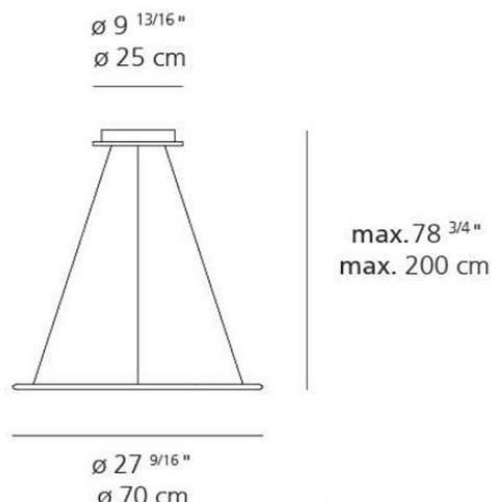

www.kuysenfurniture.com

Discovery Suspension

Discovery is an unobtrusive, utterly absent and immaterial element. Its volume is only perceived when switched on, thanks to the light that outlines the central emitting surface. The result is a uniform light, ideal for working environments. The company's great optoelectronic skills, combined with a thorough culture of design and with technological know-how, produces a perfectly all-purpose and surprising solution, which translates innovation into emotional perception.

<i>Brand:</i>	ARTEMIDE, MADE IN ITALY
<i>Item type:</i>	Suspension Lamp
<i>Item Code:</i>	1999110APP
<i>Designer:</i>	Ernesto Gismondi
<i>Color:</i>	Satinized Aluminum
<i>Light Source:</i>	LED STRIPS, 5.4W 220-240V 2857LM 3000K
<i>Dimension:</i>	H 1.7cm Diameter 70cm Base diameter 25cm Max Height 165cm

Click the link for more options and finishes:

<https://www.artemide.com/en/subfamily/4746387/discovery-suspension>