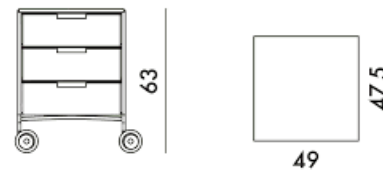

MOBILE MAT

Winner of the Golden Compass in 1994, the Mobil chest of drawers is presented in a matt version in white, black, green, plum and light blue. The new edition is made of recycled industrial materials, and has the same robust construction and functionality as the original. The basic element of the system is the drawer, alternated with shelves and tops, connected by an aluminium structure. In this new finish, the structure is coloured and the wheels are coloured too, now black instead of grey. This versatile product shouldn't be restricted to use in the office as it fits perfectly into every room in the home, from the bedroom to the living room and the bathroom too

<i>Brand:</i>	KARTELL
<i>Item type:</i>	Mobile Drawer
<i>Item code:</i>	2012/09
<i>Designer:</i>	Antonio Citterio and Oliver Löw
<i>Color:</i>	Black
<i>Dimension:</i>	49 x 47.5 x 63cm

Click the link for more options and finishes:
<https://www.kartell.com/DK/kartell-loves-the-planet/mobile-mat/M2010>