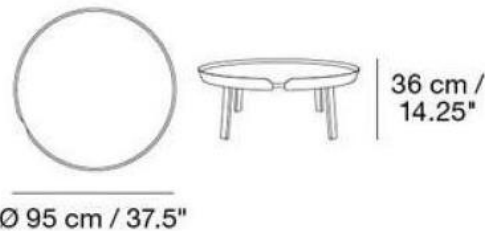

Around

Both simple and vibrant, the Around Coffee Table series is an instant classic for any home or professional space. The tables come in three sizes with eight different finishes. Arrange them individually or in groups to create a unique look that is both refined and functional. Wooden tables made from oak or ash plywood and solid oak or ash legs. Colored tables made from MDF or ash plywood and solid ash legs. The wood is carefully cut, bend, glued together and polished to create a unique table. The strong lacquered surface protects the tables from the wear and tear of everyday use.

Brand: **MUUTO**
Item type: Coffee Table
Item code: 21162
Designer: Thomas Bentzen
Color: Black
Dimension: 95ø x 36 cm

Click the link for more options and finishes:
<https://muuto.com/around-coffee-table>