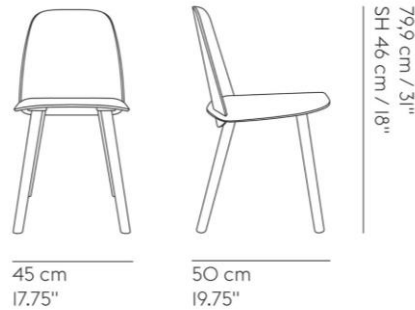

Item type: Chair

Item Code: 21408

Designer: David Geckeler

Color: Dark Grey

Dimension: 45 x 50 x 79.9 cm

Click the link for more options and finishes:

<https://muuto.com/nerd-chair>