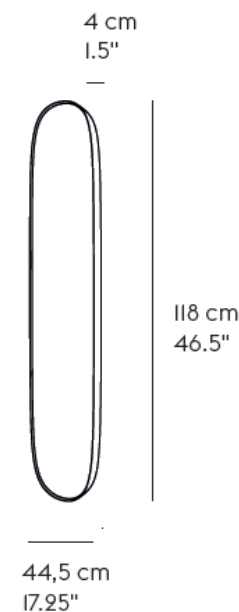

### **Framed**

Made from powder coated steel frames with colored mirror glass, the Framed Mirrors is a gently artistic interpretation of the classic mirror. Though still functioning as reflecting glass, the colors, shapes and its ability to be arranged in groups gives the mirror a distinct character. The design comes in two sizes and three colors. A steel plate is worked through three rounds to shape the mirror's frame. The surface is then powder lacquered using a highly durable acrylic lacquer. Lastly, mirror glass is gently installed, to create the little gap between the mirror's frame and mirror glass.

*Brand:* **MUUTO, made in Denmark**

*Item type:* Mirror

*Item code:* 21914

*Designer:* Anderssen & Voll

*Color:* Rose/Rose glass

*Dimension:* 44.5 x 11.8 cm

*Click the link for more options and finishes:*  
<https://muuto.com/framed-mirror>