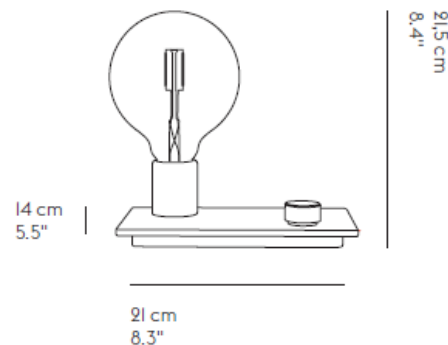

CONTROL Table Lamp

Putting the E27 naked bulb in a new context is the Control Table Lamp. With a dial to alter the volume of light, the Control combines playful industrial style with Scandinavian simplicity and high-quality technology.

- Brand:* **MUUTO**
Item type: Table Lamp
Item code: 21974
Designer: Harri Koskinen
Color: Grey
Wattage: 2 Watts / Bulb Included
Dimension: 23 x 16 x 21 cm

Click the link for more options and finishes:
<https://muuto.com/control-table-lamp>