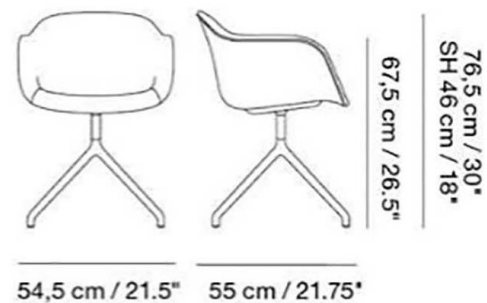

Fiber Armchair Swivel Base

The Fiber Armchair echoes Scandinavian simplicity with its embracing shape and innovative wood fiber composite for a tactile expression. Choose from a wide range of colors and upholsteries for any setting, whether it be at home, in workspaces, restaurants or hospitality areas, aided by the functionality of a swivel base.

Explore the vast possibilities of the Fiber Family [here](#).

- Brand:** MUUTO
Item type: Swivel Armchair
Item code: 23450
Designer: Iskos-Berlin
Shell: Cognac Leather
Base: Black
Dimension: 54.5 x 55 x 77/46 cm