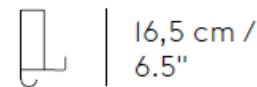

### **Folded Shelf**

Accentuating the look of folded paper yet created in metal, the Folded Shelves are at once delicate and substantive. The shelves come with two hooks and two bolts for mounting on the wall. Available in three sizes and three colors, the Folded Shelves are a sleek and contemporary way to add storage to any home or professional space. Laser cut from metal sheets, these shelves go through a folding process. They are then lacquered with an acrylic powder coating.

*Brand:* **MUUTO**  
*Item type:* Shelf  
*Item code:* 24008MU  
*Designer:* Johan Van Hengel  
*Colors:* Olive  
*Dimension:* 63 x 16.5 x 12.4 cm

63 cm /  
24.75"

12,4 cm /  
4.75"

16,5 cm /  
6.5"

*Click the link for more options and finishes:*  
<https://muuto.com/folded-shelves>