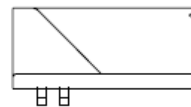

Folded Shelf

Accentuating the look of folded paper yet created in metal, the Folded Shelves are at once delicate and substantive. The shelves come with two hooks and two bolts for mounting on the wall. Available in three sizes and three colors, the Folded Shelves are a sleek and contemporary way to add storage to any home or professional space. Laser cut from metal sheets, these shelves go through a folding process. They are then lacquered with an acrylic powder coating.

Brand: **MUUTO**

Item type: Shelf

Item code: 24012

Designer: Johan Van Hengel

Colors: Light Terracotta

Dimension: 51 x 22 x 6.9 cm

51 cm /
20"

6,9 cm /
2.75"

22 cm /
8.75"

Click the link for more options and finishes:
<https://muuto.com/folded-shelves>