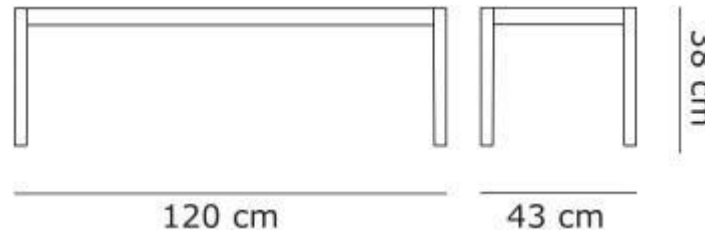

### **Workshop Coffee Table**

The Workshop Coffee Table adds a new perspective to Scandinavian design through a focal emphasis on traditional materiality, craftsmanship and detailing with its seamless integration of the design's table top and legs echoing the refined design language of Scandinavia. With an appearance that is at once light and elegant, the Workshop Coffee Table fits perfectly into any living room, serving as a traditional coffee table as well as side table.

*Brand:* **MUUTO**  
*Item type:* Coffee Table  
*Item code:* 26009  
*Designer:* Cecilie Manz  
*Color:* Black  
*Dimension:* 120 x 38 x 43 cm

*Please check the link for more options and finishes:*

<https://www.muuto.com/product/Workshop-Coffee-Table-p13657/26055/>