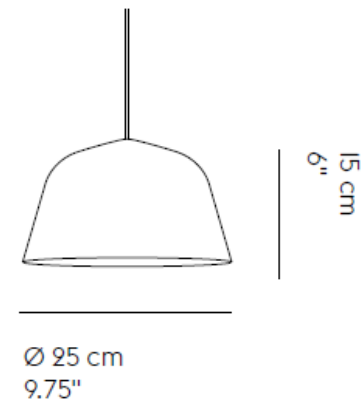

Ambit

Embodying the Scandinavian design values, the Ambit pendant lamp is as timeless as it is contemporary. Made of hand-spun aluminum that has been hand-painted, the Ambit has a white interior to heighten contrasts with the outside of the shade and enhance the light. It is available in two sizes, five colors and integrates seamlessly into any room of a home, office or commercial space. Aluminum lamp shade and rubber cord. Made from old braizer traditions, the lamp shade is press spun by hand. Hereafter, the lamp shade is polished and painted by hand.

Brand: **MUUTO**
Item type: Pendant Lamp
Item code: 26031
Designer: TAF Architects
Color: Grey
Dimension: 25Ø x 15 cm

Click the link for more options and finishes:
<https://muuto.com/ambit-pendant-lamp>