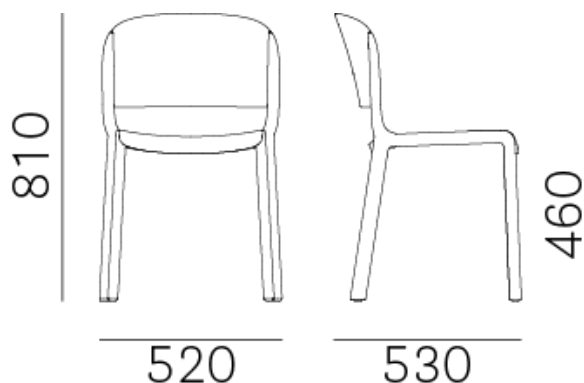

Dome 260

Dome is a collection of chairs that evokes the glorious tradition of bistro chairs with arched silhouettes and the generous shapes of the domes of monuments that embellish many cities in the world. Polypropylene chair with delicate details that recall the joints of the wood.

Brand:	Pedrali, Made in Italy
Item type:	Chair
Item Code:	260/BE
Designer:	Odo Fioravanti
Color:	Light Grey
Dimension:	52 x 46 x 81 cm

Click the link for more options and finishes:

<https://www.pedrali.it/en/products/catalog/Chair-DOME-260/>