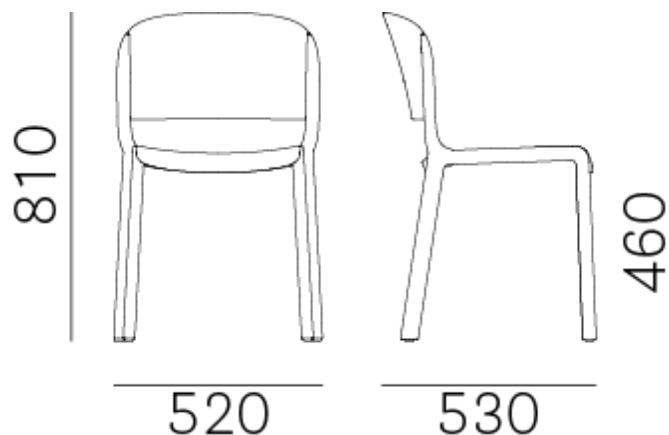

Dome 260

Dome is a collection of chairs that evokes the glorious tradition of bistro chairs with arched silhouettes and the generous shapes of the domes of monuments that embellish many cities in the world. Polypropylene chair with delicate details that recall the joints of the wood.

Brand: **Pedrali, Made in Italy**

Item type: Chair

Item Code: 260/G1

Designer: Odo Fioravanti

Color: Yellow

Dimension: 52 x 46 x 81 cm

Click the link for more options and finishes:

<https://www.pedrali.it/en/products/catalog/Chair-DOME-260/>