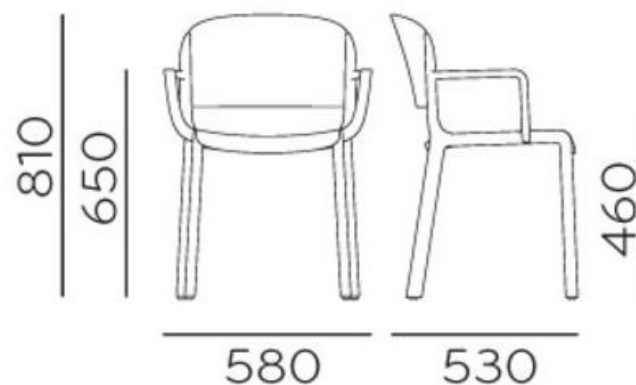

Dome 266

Dome is a collection of chairs that evokes the glorious tradition of bistro chairs with arched silhouettes and the generous shapes of the domes of monuments that embellish many cities in the world. Polypropylene chair with delicate details that recall the joints of the wood.

Brand: **Pedrali, Made in Italy**

Item type: Armchair

Item Code: 266/BE

Designer: Odo Fioravanti

Color: Beige

Dimension: 58 x 53 x 81 cm

Click the link for more options and finishes:

<https://www.pedrali.it/en/products/catalog/Chair-DOME-265/>