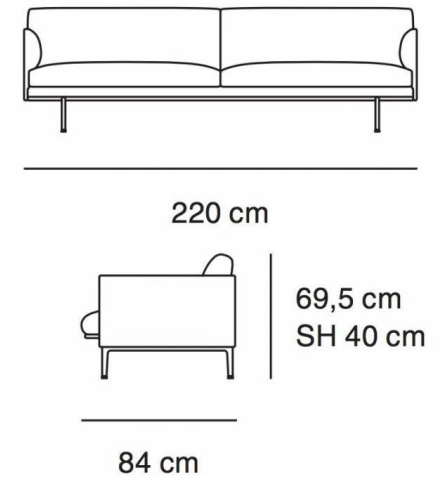

Outline Sofa

The Outline Sofa family is an architectural, refined set of sofas that comes in two and three-seater versions. Available in textile from Kvadrat or Arve and in silk leather from Camo Leathers, the Outline Sofa is a study of combining Scandinavian design and craftsmanship with superior comfort. Adding to the family is a Studio series, taking the original Outline design and translating it into a slimmed-down design to accommodate the compact dimensions of contemporary, modern homes.

Brand: **MUUTO**
Item type: 3- Seater Sofa
Item code: 27022-961
Designer: Anderssen & Voll
Upholstery: Fiord 961
Dimension: 220 x 84 x 69.5 cm

Click the link for more options and finishes:

<https://muuto.com/outline-series>