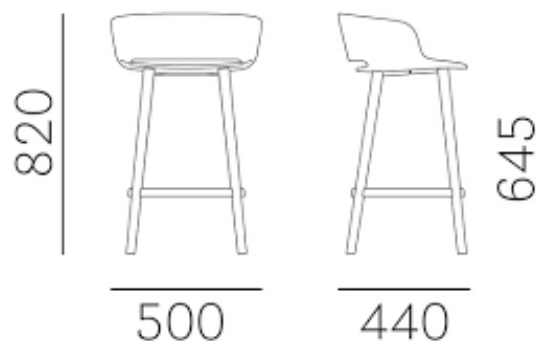

Babila

Babila stool with backrest adds a new element to the series, fitting harmoniously into a collection that evokes classic forms, while staying true to its nature, seemingly treading the line between tradition and innovation. The functionality of the shell in fiberglass-reinforced polypropylene matches with solid ash legs and die-cast aluminium footrest. Seat height 645 mm.

<i>Brand:</i>	Pedrali, Made in Italy
<i>Item type:</i>	Bar Stool
<i>Item Code:</i>	2757/NE/AN//NERO/FSC
<i>Designer:</i>	Odo Fioravanti
<i>Dimension:</i>	50 x 44 x 64.5/82cm

Click the link for more options and finishes: