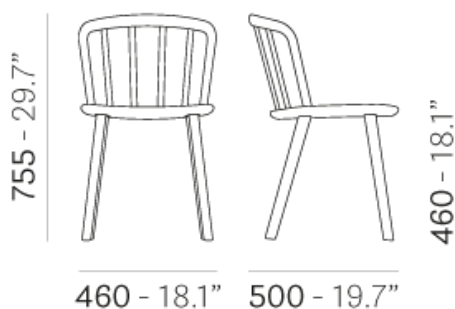

Brand: **Pedrali, Made in Italy**

Item type: Chair

Item Code: 2830/AN/FSC

Designer: CMP Design

Color: Black

Dimension: 46 x 50 x 46/75 cm

Click the link for more options and finishes:

<https://www.pedrali.it/en/products/catalog/Chaise-NYM-2830/>