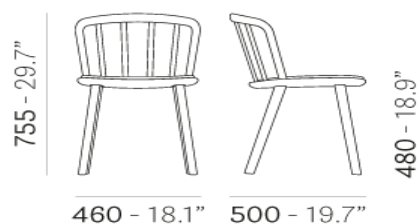

*Brand:* **Pedrali, Made in Italy**

*Item type:* Chair

*Item Code:* 2831/G66

*Designer:* CMP Design

*Color:* Cat G66

*Dimension:* 45 x 50 x 75.5/48cm

Click the link for more options and finishes:

<https://www.pedrali.it/en/products/catalog/Chair-NYM-2831/>