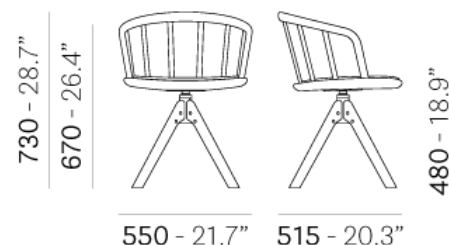

Brand: **Pedrali, Made in Italy**

Item type: Swivel Armchair

Item Code: 2846/G66

Designer: CMP Design

Color: Cat G66

Dimension: 55 x 51.5 x 73cm

Click the link for more options and finishes:

<https://www.pedrali.it/en/products/catalog/Armchair-NYM-2846/>