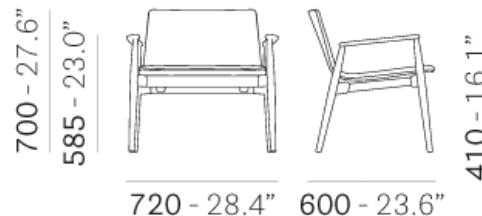

Malmö 297

Malmö chairs evoke warmth sensations thanks to the touch of ash wood, the tapered look and the appeal of tradition. The design elements appear in their purity, thicker in the joints and tapered in a natural way to offer lightness and elegance. Lounge armchair with ash veneered plywood shell, solid ash wood frame and armrests.

Brand: Pedrali, Made in Italy
Item type: Lounge Chair
Item Code: 297/F11/AN
Designer: CMP Design
Dimension: 72 x 60 x 70 cm seat height 41 cm

Please check the link for more options and finishes:

<https://www.pedrali.com/en-us/products/lounge-chairs/malmo-297>