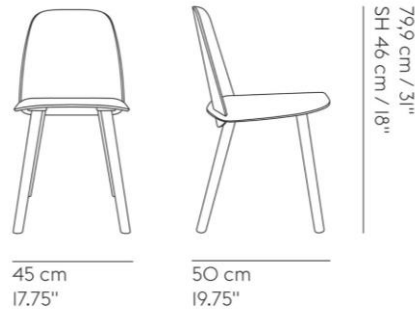

Item type: Chair

Item Code: 30010

Designer: David Geckeler

Color: Rose

Dimension: 45 x 50 x 79.9 cm

Click the link for more options and finishes:

<https://muuto.com/nerd-chair>