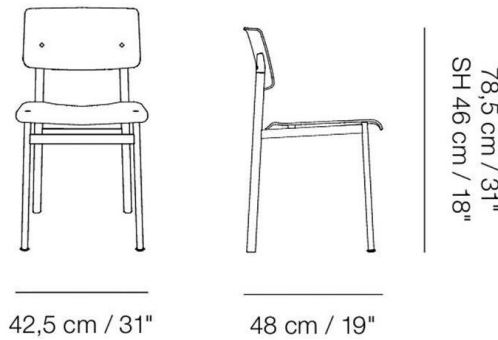

Loft Chair

Loft Chair exemplifies honest, simple design thanks to an expression inspired by industrial design. The design features contrasting materials with its frame in powder coated steel that is offset by the soft plywood on seat and back, molded to embrace the user's body.

Brand: **MUUTO**
Item type: Chair
Item code: 30205
Designer: Thomas Bentzen
Color: Black
Dimension: 48 x 42.5 x 78.5/46 cm

Click the link for more options and finishes:

<https://muuto.com/loft-chair>