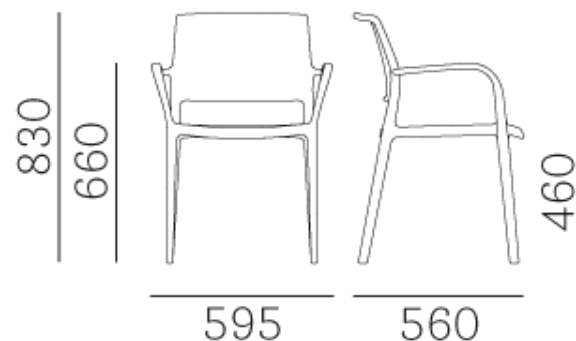

Brand: **Pedrali, Made in Italy**

Item type: Armchair

Item Code: 315/RO

Designer: Jorge Pensi

Color: Red

Dimension: 59.5 x 56 x 83 cm

Click the link for more options and finishes:

<https://www.pedrali.it/en/products/catalog/Armchair-ARA-315/>