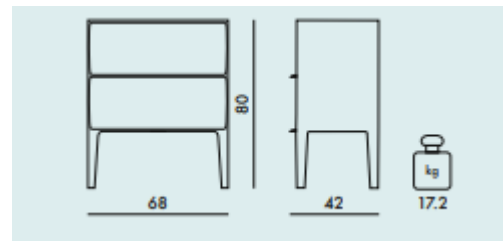

GHOST BUSTER

The Kartell-style commode evokes the shapes of this classic piece of furniture, brought up to date with contemporary lines and the use of innovative materials.

- Brand:* **KARTELL**
- Item type:* Open cabinet
- Item code:* 3210/V9
- Designer:* Philippe Starck
with Eugeni Quitllet
- Color:* Transparent smoke
- Dimension:* 68 x 42 x 80cm