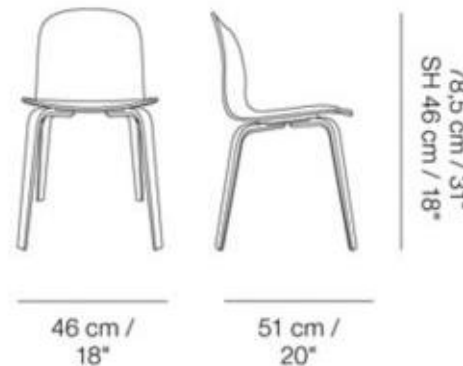

Visu Chair

Bringing lightness into design, the Visu Chair Wood Base combines ergonomic and functional expressions with a quiet silhouette. The shell is rendered in form-pressed veneer wood while the wooden legs provide a sleek yet sturdy base. The Visu Chair is available with a wood or tube base in a variety of colors and upholsteries.

Explore the vast possibilities of the Visu Chair Family [here](#).

Brand: MUUTO
Item type: Chair
Item code: 32560
Designer: Mika Tolvanen
Color: Oak/White
Dimension: 46 x 52.5 x 78.5/45 cm

Click the link for more options and finishes: