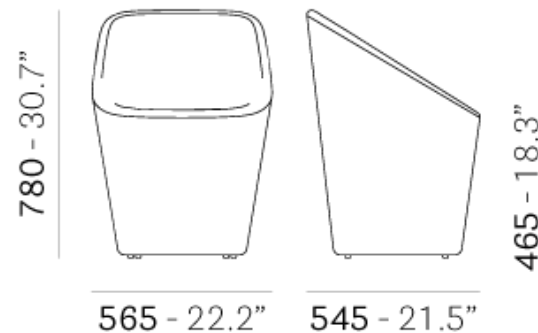

## **Log 365**

Log is a collection of seatings that combines the sculptural aspect with surprising lightness: the right combination of formal balance, stability and comfort. Upholstered armchair in polyurethane injected foam.

*Brand:* **Pedrali, Made in Italy**

*Item type:* Chair

*Item Code:* 365/G73

*Designer:* busetti garuti redaelli

*Dimension:* 56.5 x 54.5 x 78 cm seat height 46.5 cm

*Please check the link for more options and finishes:*